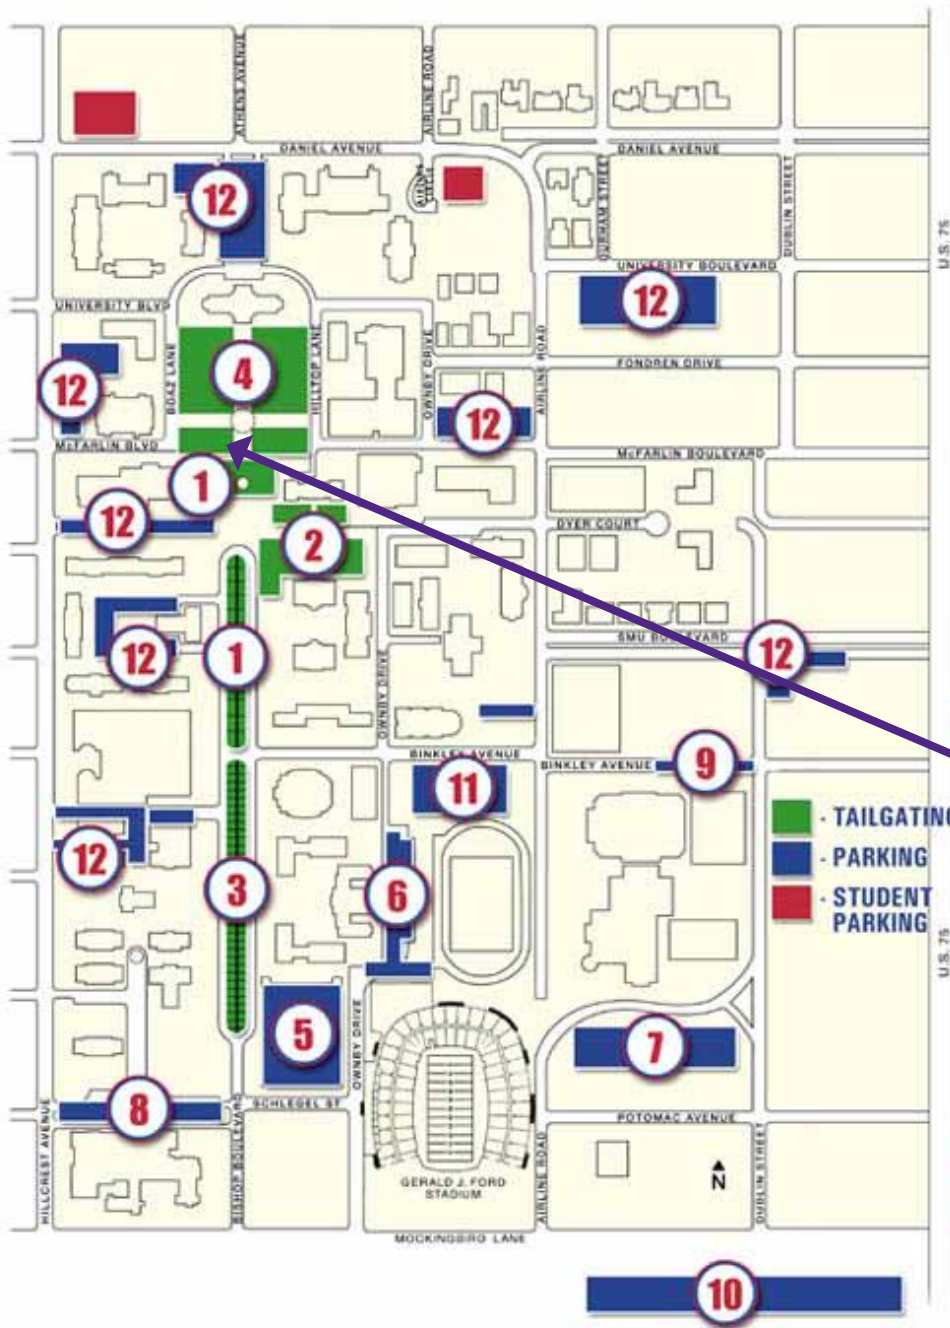

2008 BOULEVARD PRICING

LOCATION

- ① BOULEVARD NORTH
Umbrella w/ 1 adjacent parking spot
Umbrella w/ 1 remote parking spot
- ② BOULEVARD NORTHEAST
Umbrella w/ 1 remote parking spot
Tailgating spot w/ 1 remote parking spot
- ③ BOULEVARD SOUTH
Tailgating spot w/ 1 adjacent parking spot
- ④ DALLAS HALL
Tailgating spot w/ 1 remote parking spot
Large tent space rental w/ 1 remote parking spot

2008 PARKING

LOCATION

- ⑤ Meadows Garage
- ⑥ Westcott
- ⑦ Dedman
- ⑧ Church
- ⑨ Binkley
- ⑩ Mrs. Baird's
- ⑪ Binkley Garage
- ⑫ Campus Cash Lots
- ⑬ Theater Cash Lot
- ⑭ Dart Lot wishuttle

**ECU
Tailgate**

If you are looking for a place to park, we suggest the blue blocks with the number 12, they are the campus cash lots.